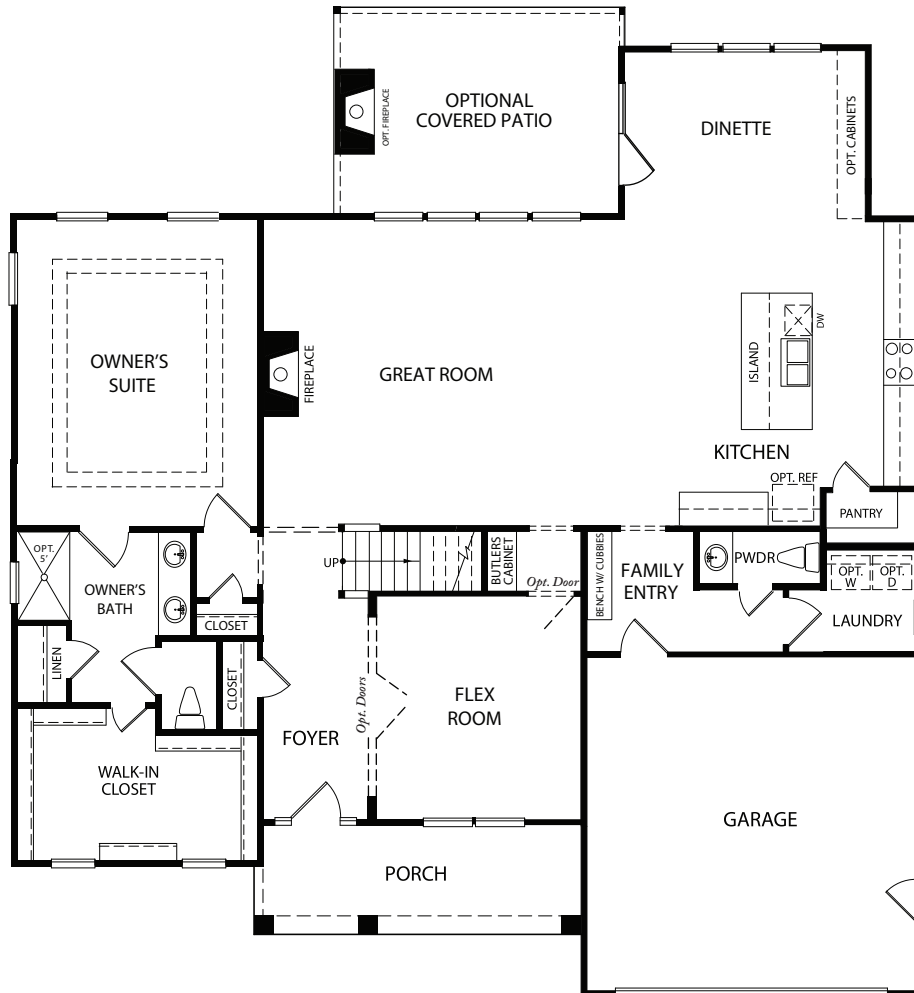

*** Optional details are shown - see agent for details ***

The Platinum II

First Floor

*Optional Owner's Bathroom
w/ Enlarged Closet*

*Optional Owner's Bathroom
w/ Luxury Tub*

The Platinum II

Second Floor

Opt. Jack & Jill Bath

Opt. 2nd Owner's Suite
Changes Elevation

OPT. MEDIA ROOM
Changes Elevation

WALK-IN ATTIC

[KrollResidential.com](https://www.KrollResidential.com)

 [@Krollresidential](https://www.instagram.com/Krollresidential)