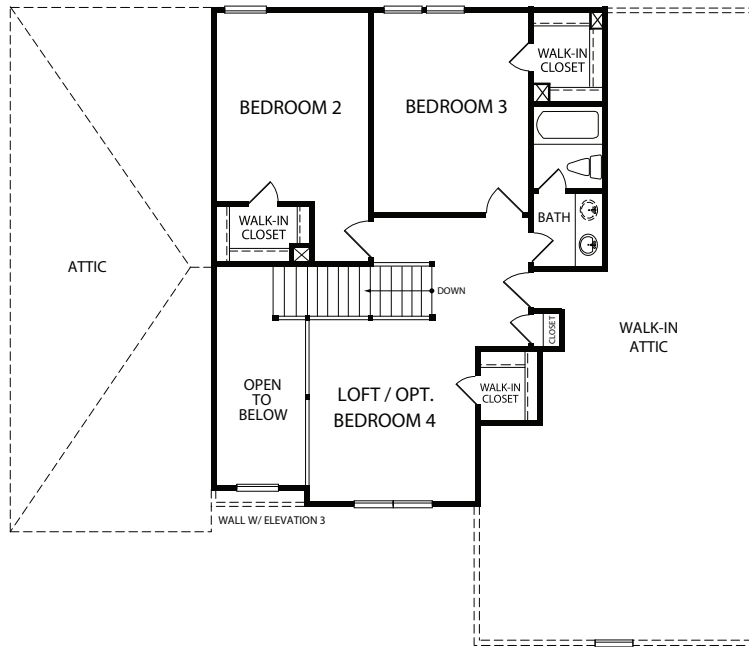

*** Optional details are shown - see agent for details ***

The Platinum II

First Floor

*Optional Owner's Bathroom
w/ Enlarged Closet*

*Optional Owner's Bathroom
w/ Luxury Tub*

The Platinum II

Second Floor

Opt. Jack & Jill Bath

Opt. 2nd Owner's Suite
Changes Elevation

OPT. MEDIA ROOM
Changes Elevation

WALK-IN ATTIC

[KrollResidential.com](https://www.KrollResidential.com)

 [@Krollresidential](https://www.instagram.com/Krollresidential)