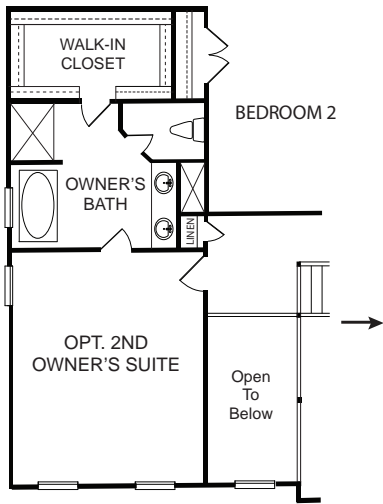

*** Optional details are shown - see agent for details ***

The Platinum II

First Floor

*Optional Owner's Bathroom
w/ Enlarged Closet*

*Optional Owner's Bathroom
w/ Luxury Tub*

The Platinum II

Second Floor

Opt. Jack & Jill Bath

Opt. 2nd Owner's Suite
Changes Elevation

OPT. MEDIA ROOM
Changes Elevation

WALK-IN ATTIC

[KrollResidential.com](https://www.KrollResidential.com)

 [@Krollresidential](https://www.instagram.com/Krollresidential)