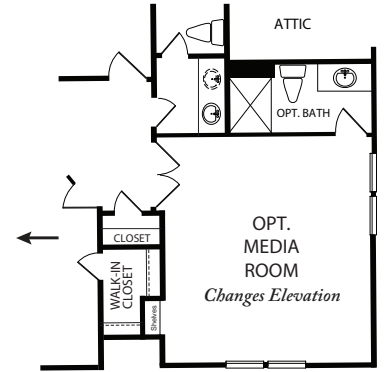

*** Optional details are shown - see agent for details ***

The Platinum II

First Floor

*Optional Owner's Bathroom
w/ Enlarged Closet*

*Optional Owner's Bathroom
w/ Luxury Tub*

The Platinum II

Second Floor

Opt. Jack & Jill Bath

Opt. 2nd Owner's Suite
Changes Elevation

OPT. MEDIA ROOM
Changes Elevation

WALK-IN ATTIC

[KrollResidential.com](https://www.KrollResidential.com)

 [@Krollresidential](https://www.instagram.com/Krollresidential)