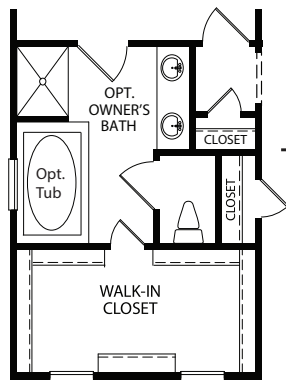

*** Optional details are shown - see agent for details ***

The Platinum II

First Floor

*Optional Owner's Bathroom
w/ Enlarged Closet*

*Optional Owner's Bathroom
w/ Luxury Tub*

The Platinum II

Second Floor

Opt. Jack & Jill Bath

Opt. 2nd Owner's Suite
Changes Elevation

OPT. MEDIA ROOM
Changes Elevation

WALK-IN ATTIC

[KrollResidential.com](https://www.KrollResidential.com)

 [@Krollresidential](https://www.instagram.com/Krollresidential)