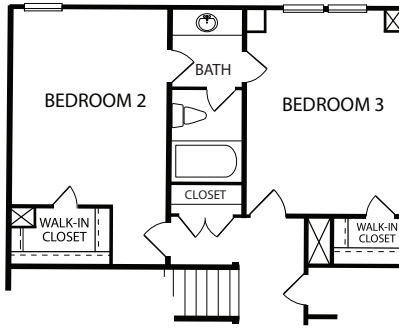

*** Optional details are shown - see agent for details ***

The Platinum II

First Floor

*Optional Owner's Bathroom
w/ Enlarged Closet*

*Optional Owner's Bathroom
w/ Luxury Tub*

The Platinum II

Second Floor

Opt. Jack & Jill Bath

Opt. 2nd Owner's Suite
Changes Elevation

OPT. MEDIA ROOM
Changes Elevation

WALK-IN ATTIC

[KrollResidential.com](https://www.KrollResidential.com)

 [@Krollresidential](https://www.instagram.com/Krollresidential)